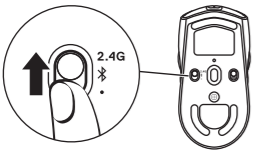

Alienware
Tri-Mode Wireless
Gaming Mouse
AW720M
Quick Start Guide

3

2.4G

2.4G

Bluetooth

USB

<https://www.dell.com/support/drivers>

Alienware.com
Dell.com/support/manuals
Dell.com/contactdell
Dell.com/regulatory_compliance