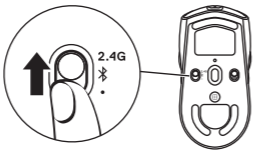

Alienware
Tri-Mode Wireless
Gaming Mouse
AW720M
Quick Start Guide

3

2.4G

2.4G

Bluetooth

USB

<https://www.dell.com/support/drivers>

Alienware.com
Dell.com/support/manuals
Dell.com/contactdell
Dell.com/regulatory_compliance